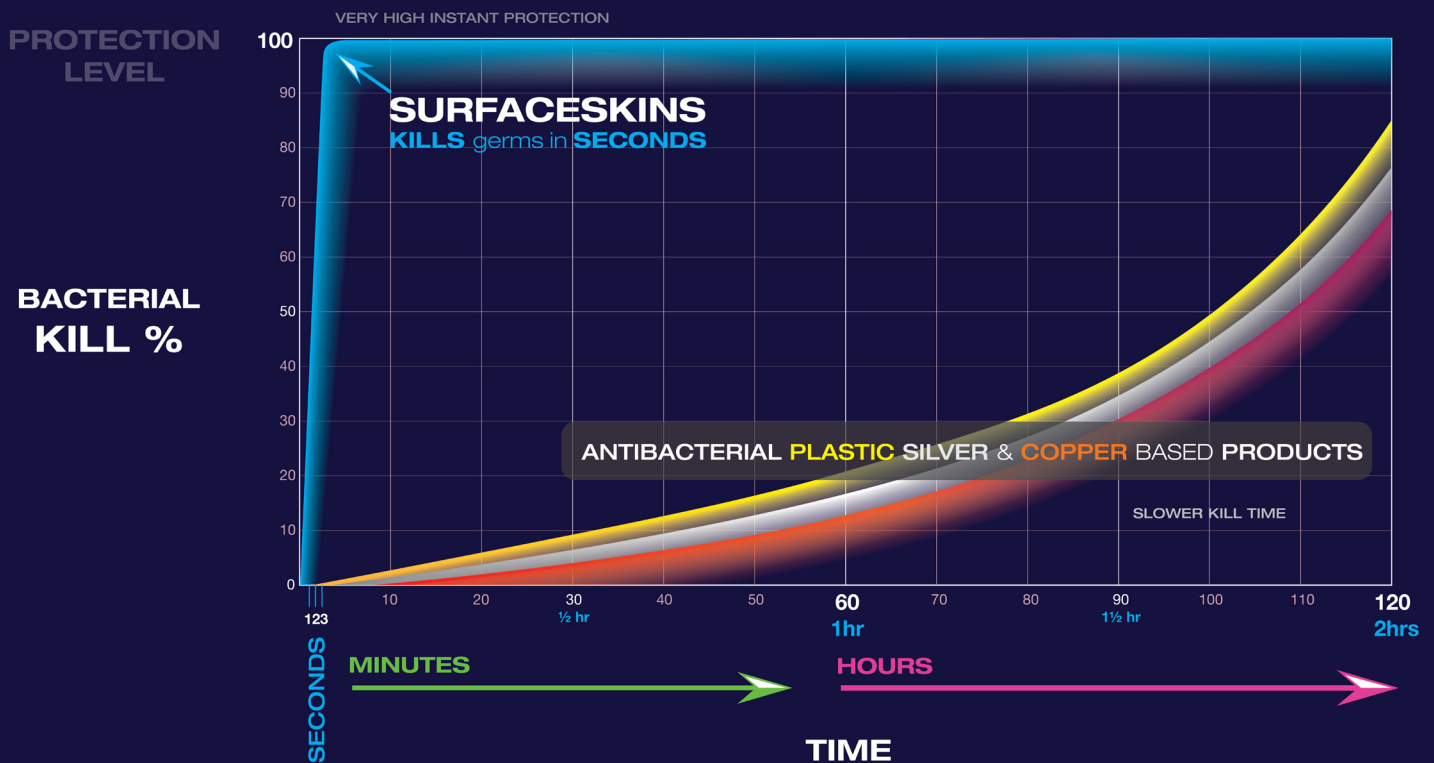

surfaceskins[®]
improves hand hygiene

Self-disinfecting Alcohol Gel Door Push Pads

PROTECT your **PEOPLE** in **SECONDS**

KILLS germs in **SECONDS** to **Protect EVERY** user

Surfaceskins work by releasing a small amount of gel under the fingers and hands when pressed, which immediately self-disinfects the area touched, ready for the next door user.

Designed & Made in the UK

KILLS germs in **SECONDS** to help protect **EVERY** user

www.surfaceskins.com

surfaceskins®
improves hand hygiene

KILLS germs in **SECONDS**
to protect **EVERY**
DOOR user

- **KILLS** germs in **SECONDS** not **HOURS**
- Shows your **STAFF, PATIENTS & VISITORS** you **care** about their **wellbeing**
- **NHS** Validated
- Effective against **bacteria** & some viruses, such as **Coronavirus**
- **Quick** & **EASY** to install

Surfaceskins Performance Advantage

For illustration purposes only

Alternative **copper, silver & plastic** based products can take **many HOURS** to achieve a similar **germ kill level**.

KILLS germs in **SECONDS** to help protect **EVERY** user