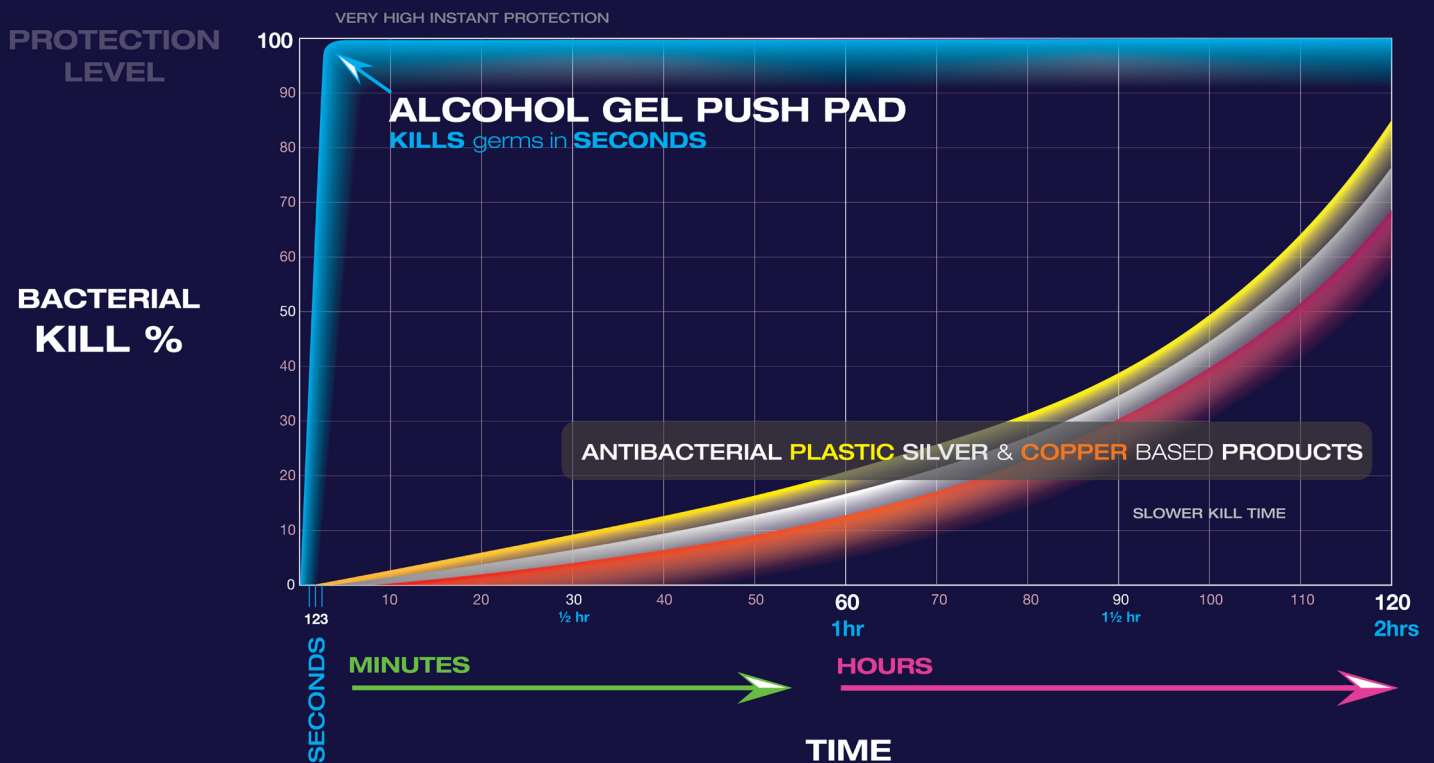

DOOR USER

TOUCH PROTECTION

Alcohol Gel Door Pushpads

Self-disinfecting Alcohol Gel Door Push Pads

PROTECT your **PEOPLE** in **SECONDS**

KILLS germs in **SECONDS** to **Protect EVERY** user

Surfaceskins work by releasing a small amount of gel under the fingers and hands when pressed, which immediately self-disinfects the area touched, ready for the next door user.

Designed & Made in the UK

KILLS germs in **SECONDS** to help protect **EVERY** user

DOOR USER TOUCH PROTECTION

Alcohol Gel Door Pushpads

KILLS germs in **SECONDS**
to protect **EVERY**
DOOR user

- **KILLS** germs in **SECONDS** not **HOURS**
- Shows your **STAFF, PATIENTS & VISITORS** you **care** about their **wellbeing**
- **NHS** Validated
- Effective against **bacteria** & some viruses, such as **Coronavirus**
- **Quick** & **EASY** to install

Product Performance Advantage

For illustration purposes only

Alternative **copper, silver & plastic** based products can take **many HOURS** to achieve a similar **germ kill level**.

KILLS germs in **SECONDS** to help protect **EVERY** user